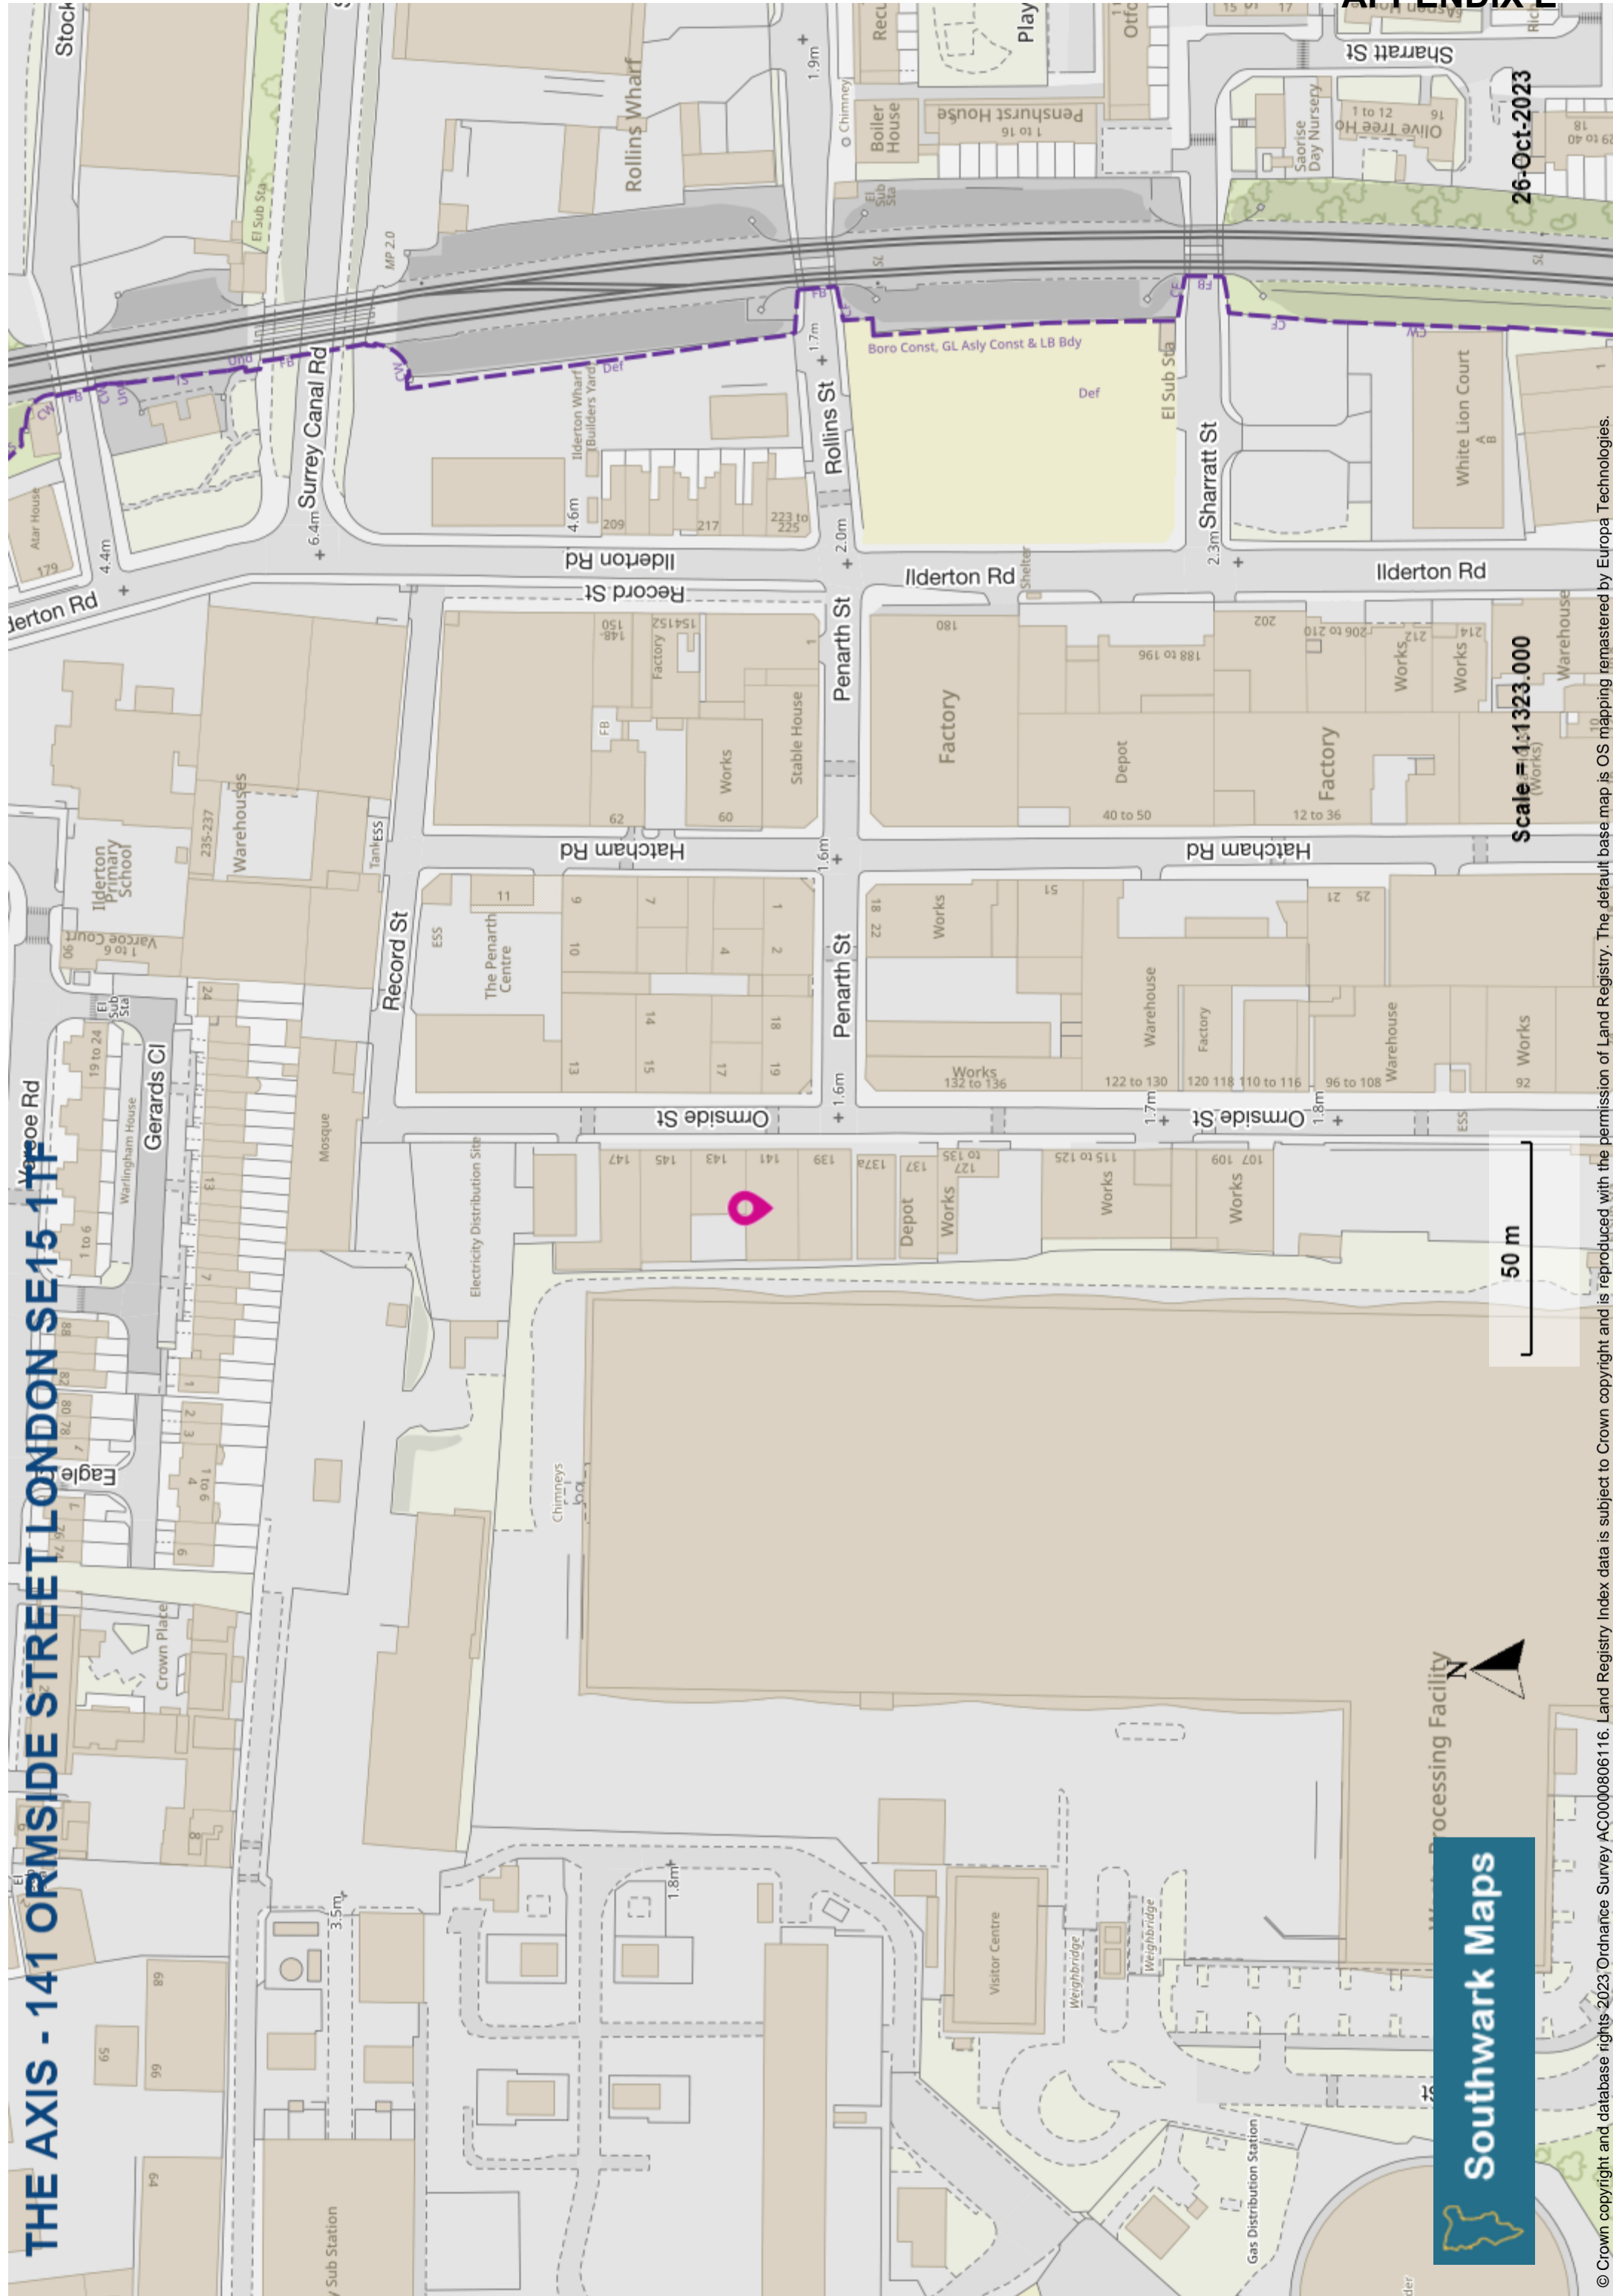

THE AXIS - 141 ORMSIDE STREET LONDON SE15 1TF

Scale = 1:1323.000

50 m

Southwark Maps